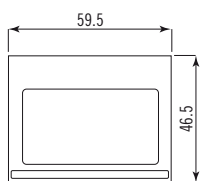

F/PFM
Porta copriforno microonde
Microwave oven unit door