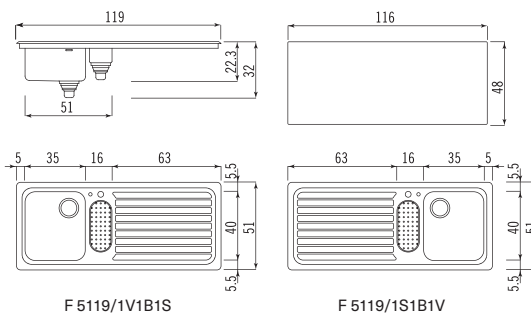

F 5119/2V1S | F 5119/1S2V
BASE 80

1.010 €

Lavello da incasso 51x119 cm, con due vasche raggio 60 posizionate a sinistra o destra e uno scivolo. Predisposto con foro per la rubinetteria

Built-in sink 51x119 cm, with two left or right bowls radius 60 and draining board. Sink is supplied with tap hole

Dimensione lavello *Sink size* 51x119 cm H 32 cm
Dimensione vasche *Bowls size* 40x30 cm, 40x40 cm H 22,3 cm
Dimensione foro incasso *Cutout size* 48x116 cm

S 41x41 Scolapiatti inox *Stainless steel drainer*

TL 41x41 Tagliere in teak *Teak chopping board*

TP 40x50 Tagliere in polietilene *Polyethylene chopping board*

TL 38x50 Tagliere in teak *Teak chopping board*

BF 10 Bacinella inox con fondo forato *Stainless steel basin with perforated bottom*