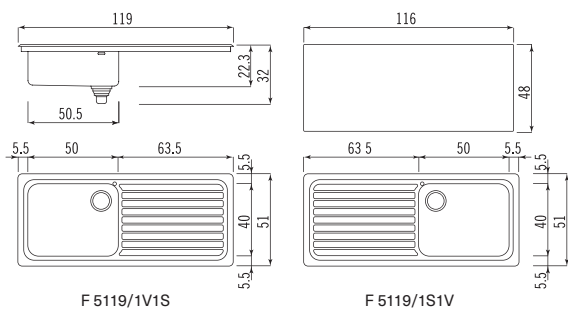

F 5119/1V1B1S | F 5119/1S1B1V
BASE 60

840 €

Lavello da incasso 51x119 cm, con una vasca raggio 60 posizionata a sinistra o destra, una vaschetta ovale con bacinella estraibile e uno scivolo. Predisposto con foro per la rubinetteria

Built-in sink 51x119 cm, with left or right bowl radius 60, small oval bowl with removable basin and draining board. Sink is supplied with tap hole

Dimensione lavello *Sink size* 51x119 cm H 32 cm
Dimensione vasca *Bowl size* 40x35 cm H 22,3 cm
Dimensione vaschetta ovale *Oval bowl size* 30x13 cm H 10 cm
Dimensione foro incasso *Cutout size* 48x116 cm

S 41x36 Scolapiatti inox *Stainless steel drainer*

TL 41x35 Tagliere in teak *Teak chopping board*

TP 40x50 Tagliere in polietilene *Polyethylene chopping board*

TL 38x50 Tagliere in teak *Teak chopping board*

BF 10 Bacinella inox con fondo forato *Stainless steel basin with perforated bottom*