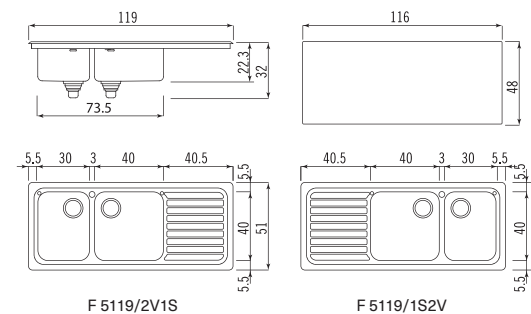

Dimensioni
Measurements

Accessori
Accessories